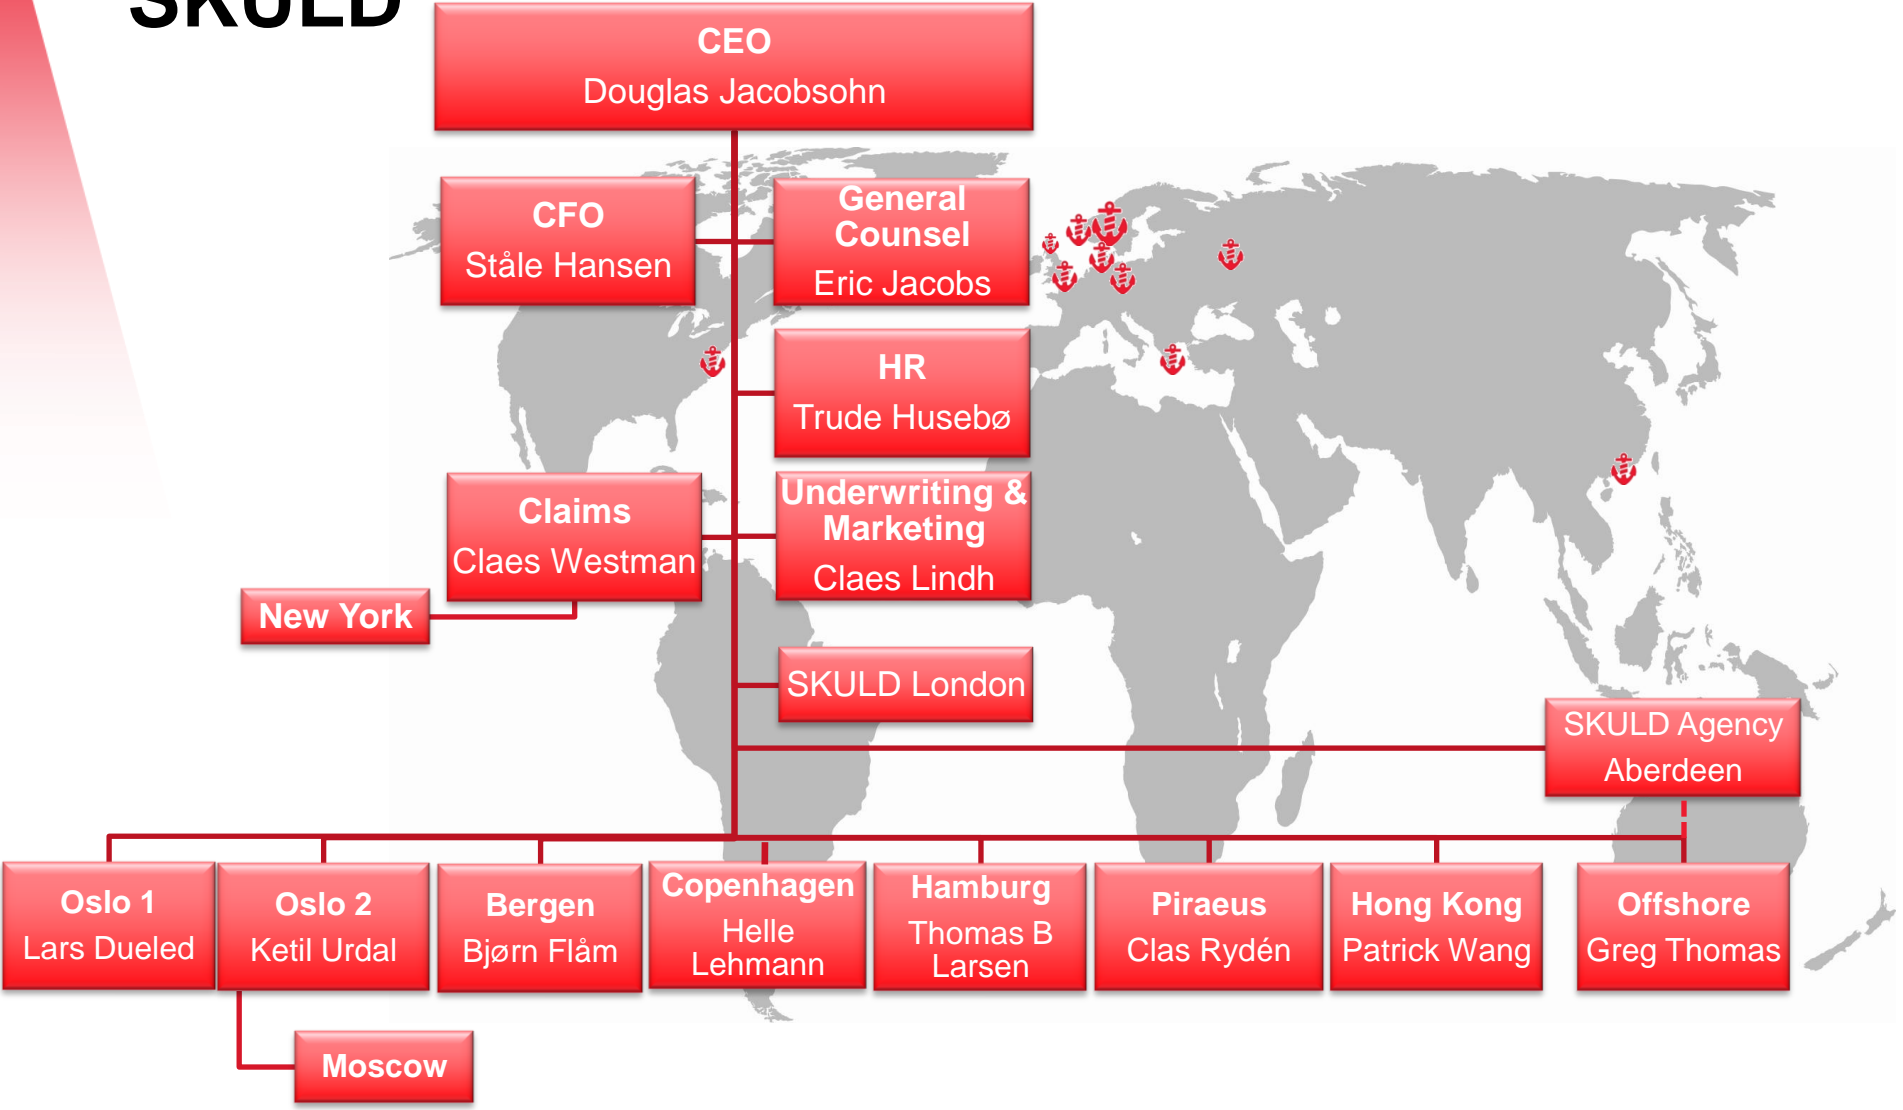

# SKULD

 Oslo  Aberdeen  Bergen  Copenhagen  Hamburg  Hong Kong  London  Moscow  New York  Piraeus

ACCURATE  
BOLD  
CARING  
DEDICATED